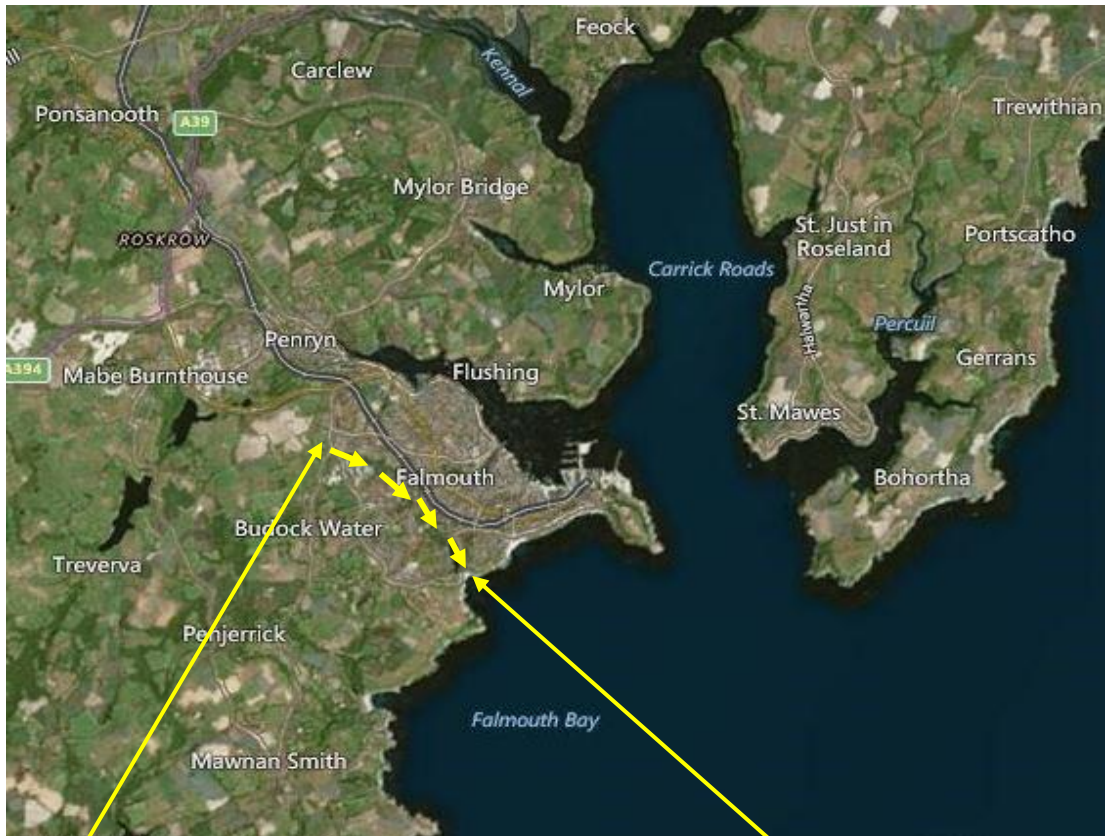

FIG. 1 LOCATION OF FALMOUTH GREEN CORRIDOR

BICKLAND STREAM UPPER CATCHMENT

SOUTH END OF SWANPOOL SSSI